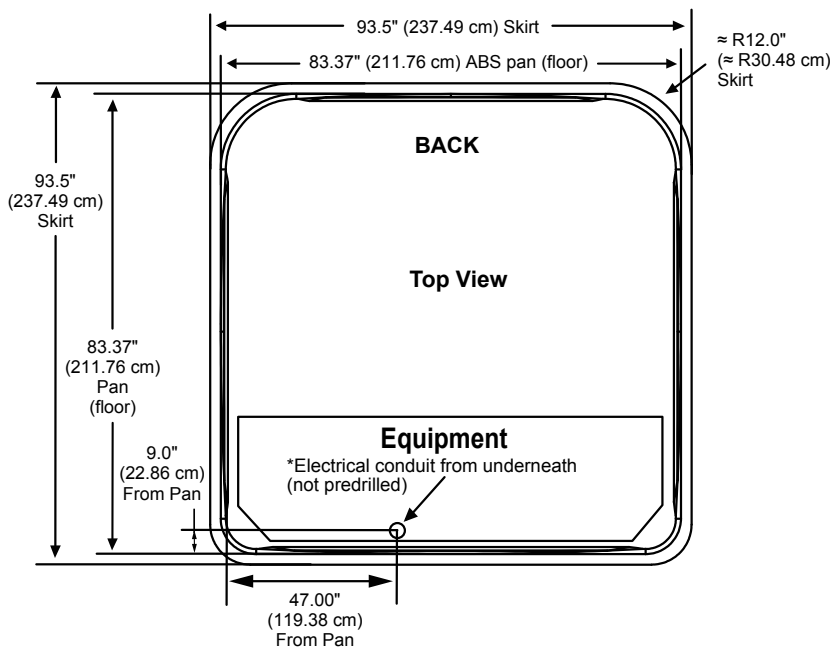

## Seat Depths

**A = 27.00" (68.58 cm)**  
**B = 22.25" (56.52 cm)**  
**C = 27.88" (70.82 cm)**  
**D = 17.63" (44.78 cm)**  
**E = 27.50" (69.85 cm)**

**F = 28.38" (72.09 cm)**  
**G = 27.25" (69.22 cm)**  
**H = 17.63" (44.78 cm)**  
**I = 32.25" (81.92 cm)**

Listed dimensions represent distance from top of acrylic to lowest point in seat.  
**Tolerance ± 0.5" (1.27 cm).**

## Dimensions

**\*IMPORTANT! Always measure each hot tub for exact dimensions BEFORE designing its foundational support and/or decking.**

Dimensions/specifications subject to change without notice. Tolerance  $\pm 0.5"$  (1.27 cm)