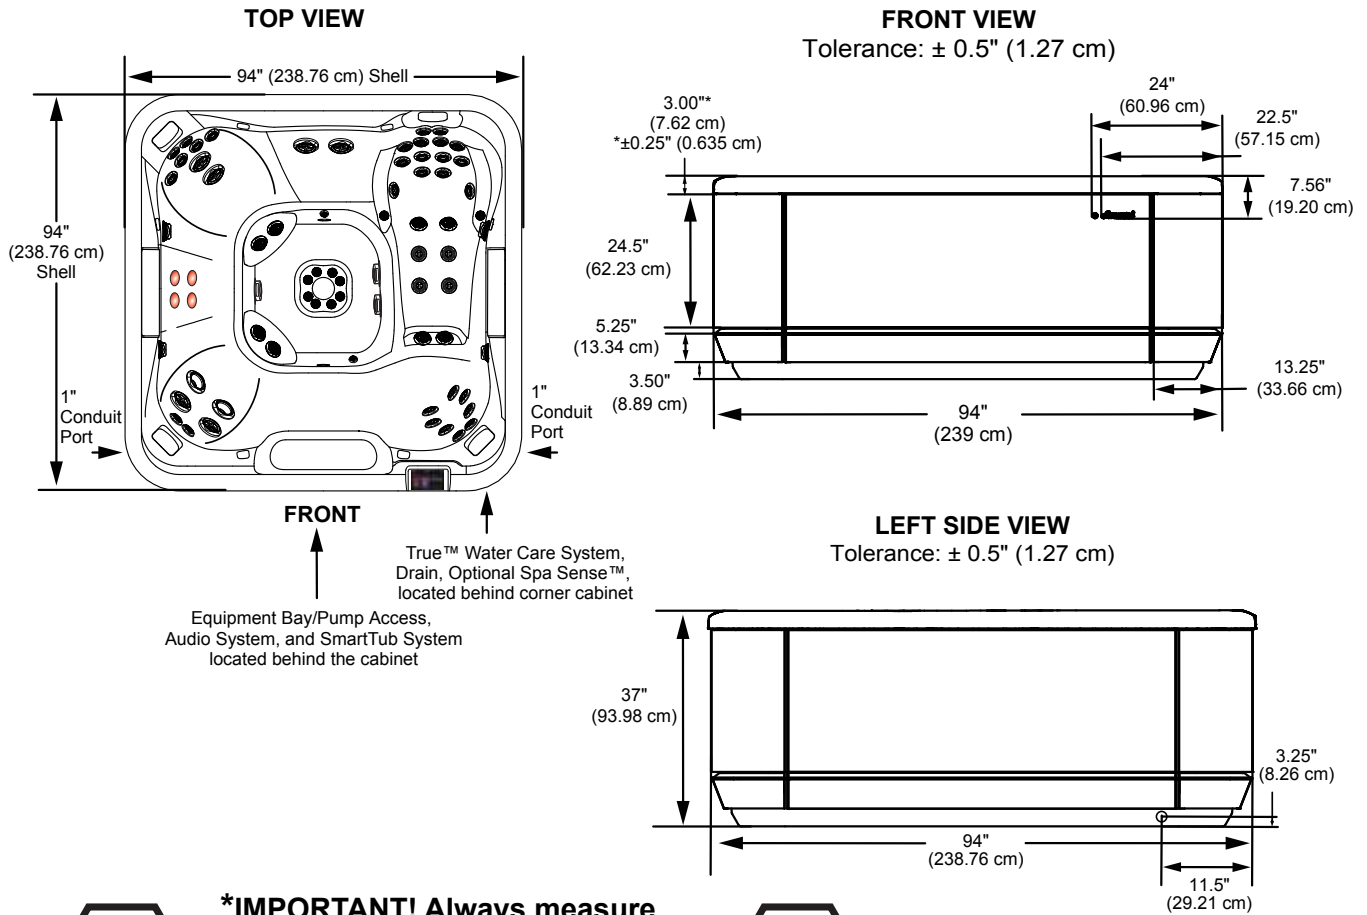

## Operation/Seat Depths

## Seat Depths

**A = 27.00" (68.58 cm)**  
**B = 22.25" (56.52 cm)**  
**C = 27.88" (70.82 cm)**  
**D = 17.63" (44.78 cm)**  
**E = 27.50" (69.85 cm)**

**F = 28.38" (72.09 cm)**  
**G = 27.25" (69.22 cm)**  
**H = 17.63" (44.78 cm)**  
**I = 32.25" (81.92 cm)**

Listed dimensions represent distance from top of acrylic to lowest point in seat.  
**Tolerance ± 0.5" (1.27 cm).**

## Dimensions

**\*IMPORTANT! Always measure each hot tub for exact dimensions BEFORE designing its foundational support and/or decking.**

Dimensions/specifications subject to change without notice. Tolerance  $\pm 0.5"$  (1.27 cm)