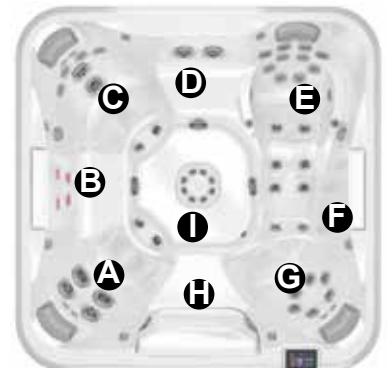

Seat Depths

A = 27.00" (68.58 cm)
B = 22.25" (56.52 cm)
C = 27.88" (70.82 cm)
D = 17.63" (44.78 cm)
E = 27.50" (69.85 cm)

F = 28.38" (72.09 cm)
G = 27.25" (69.22 cm)
H = 17.63" (44.78 cm)
I = 32.25" (81.92 cm)

Listed dimensions represent distance from top of acrylic to lowest point in seat.
Tolerance ± 0.5" (1.27 cm).