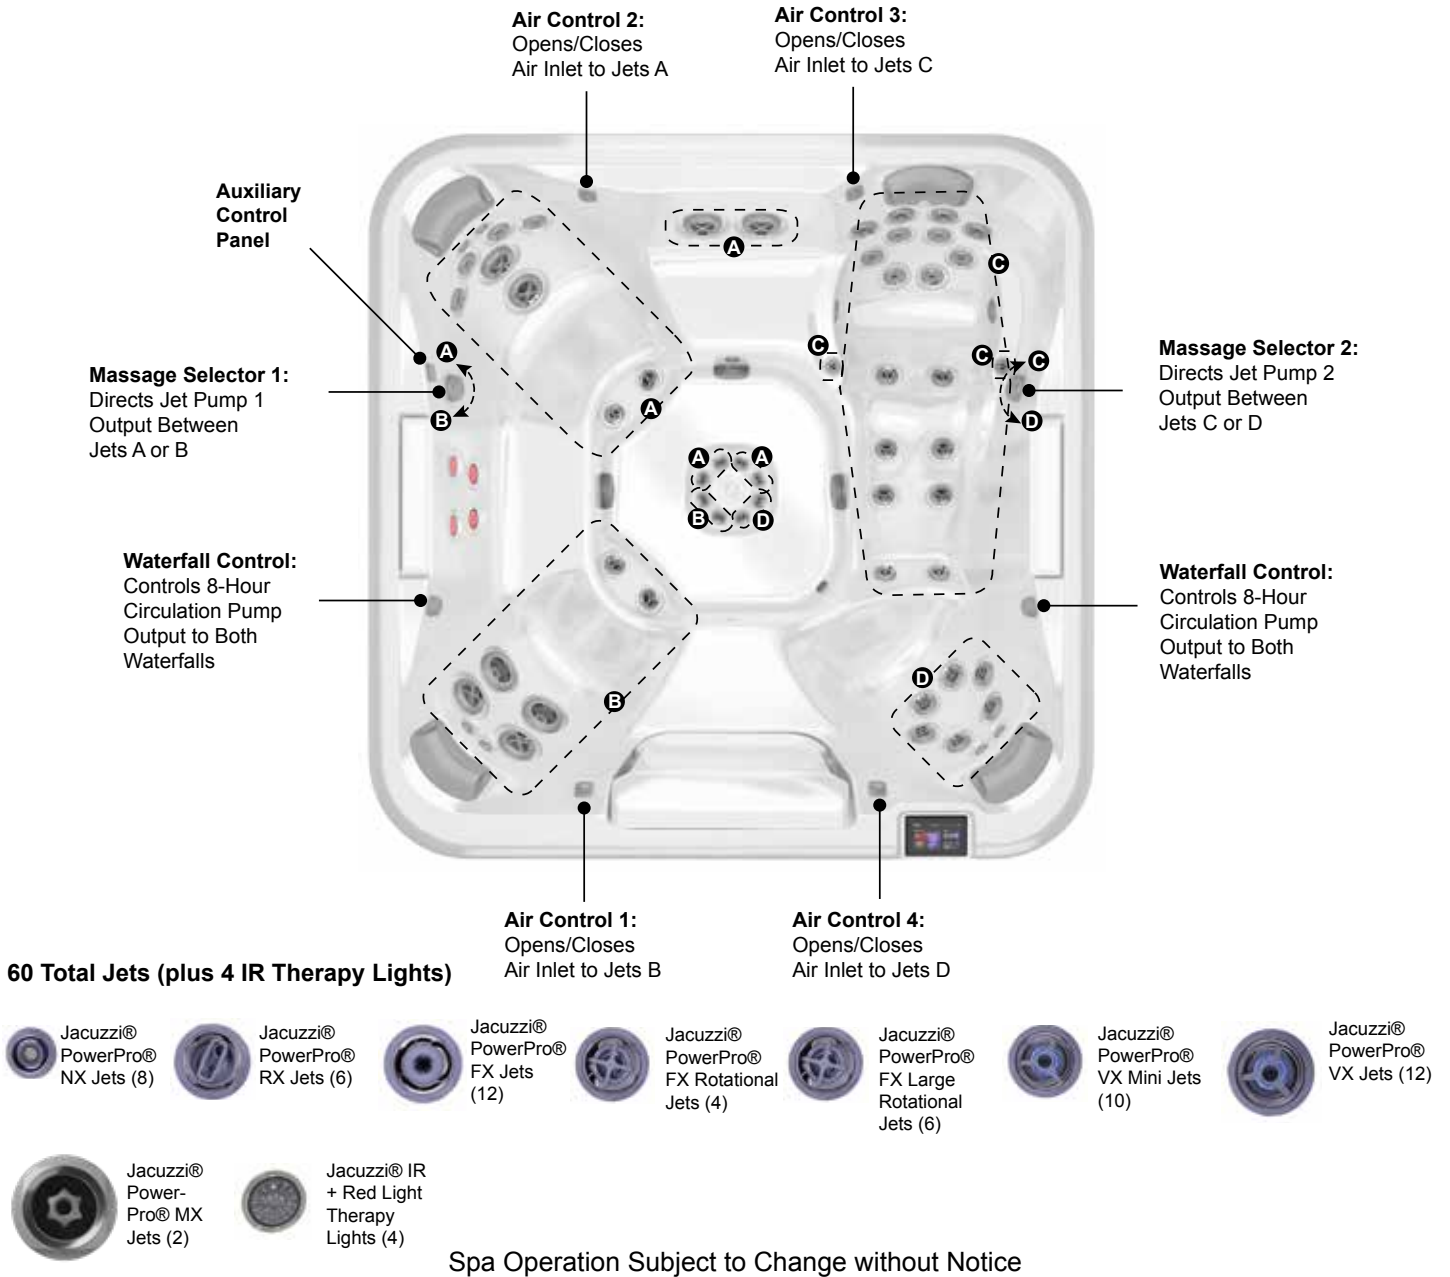

Jacuzzi J508L

Operation/Seat Depths